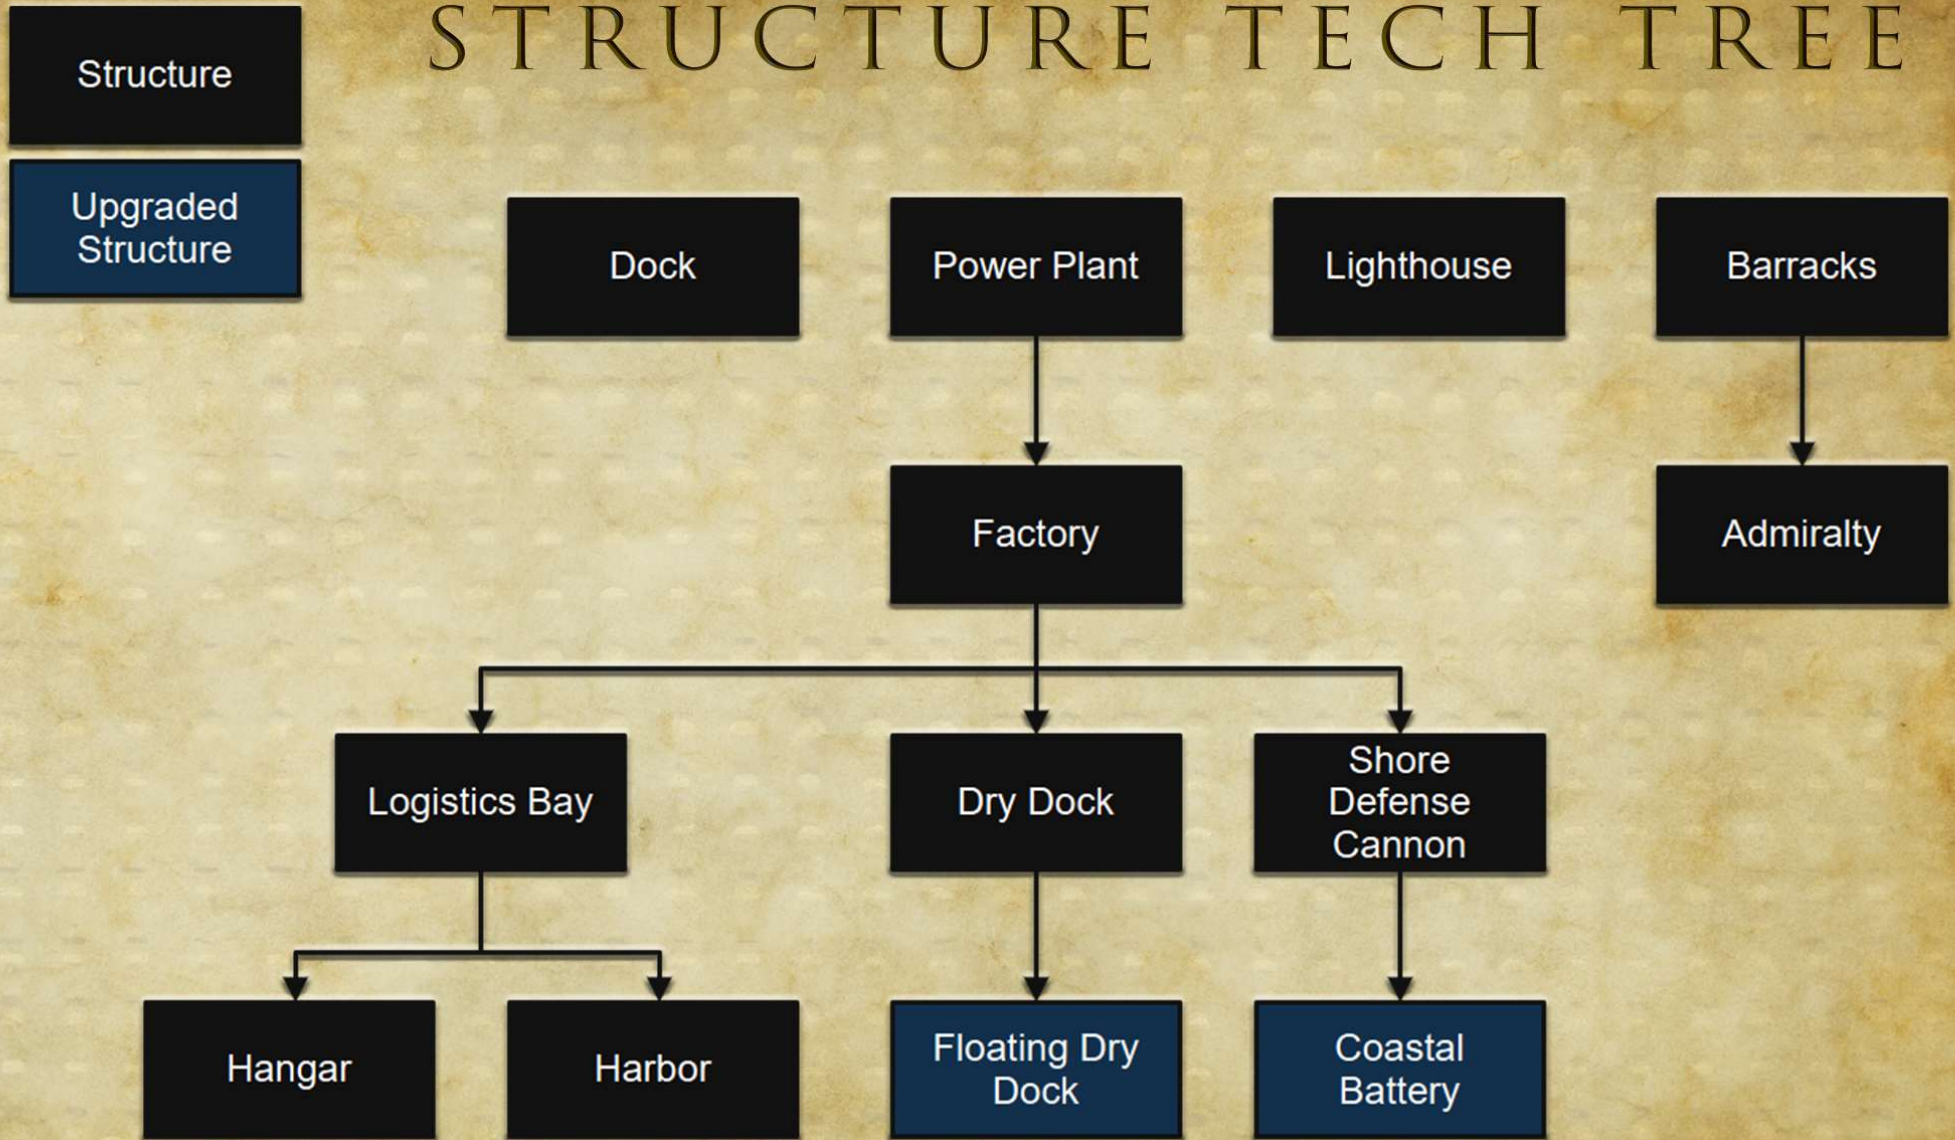

# STRUCTURE TECH TREE

# RULER OF THE WAVES 1916

Key

## UPGRADES TECH TREE

# RULER OF THE WAVES 1916