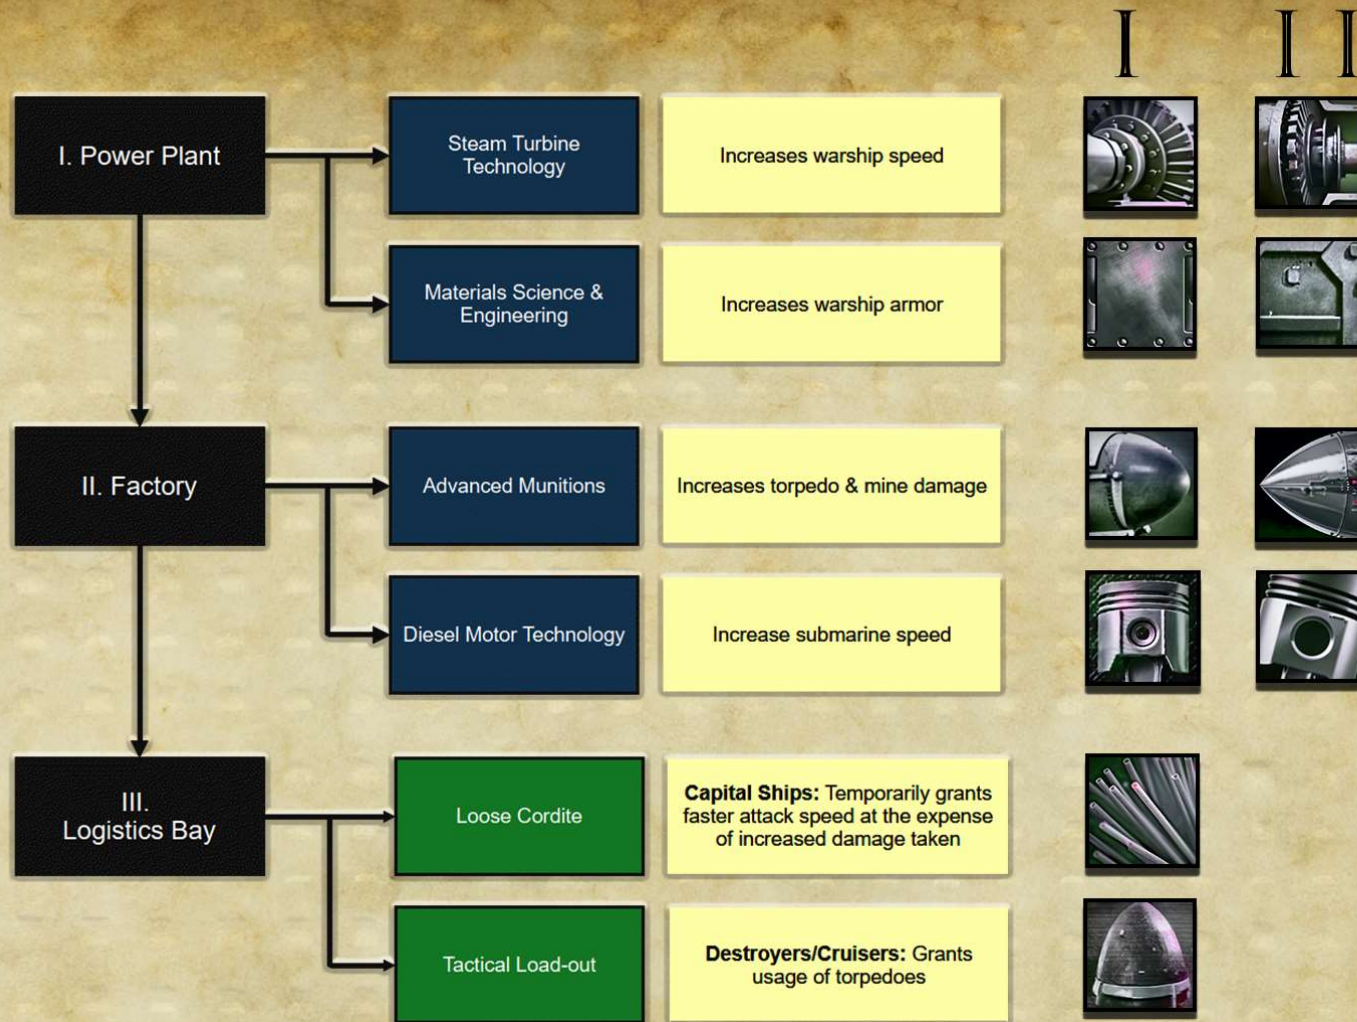

# STRUCTURE TECH TREE

# RULER OF THE WAVES 1916

Key

## UPGRADES TECH TREE